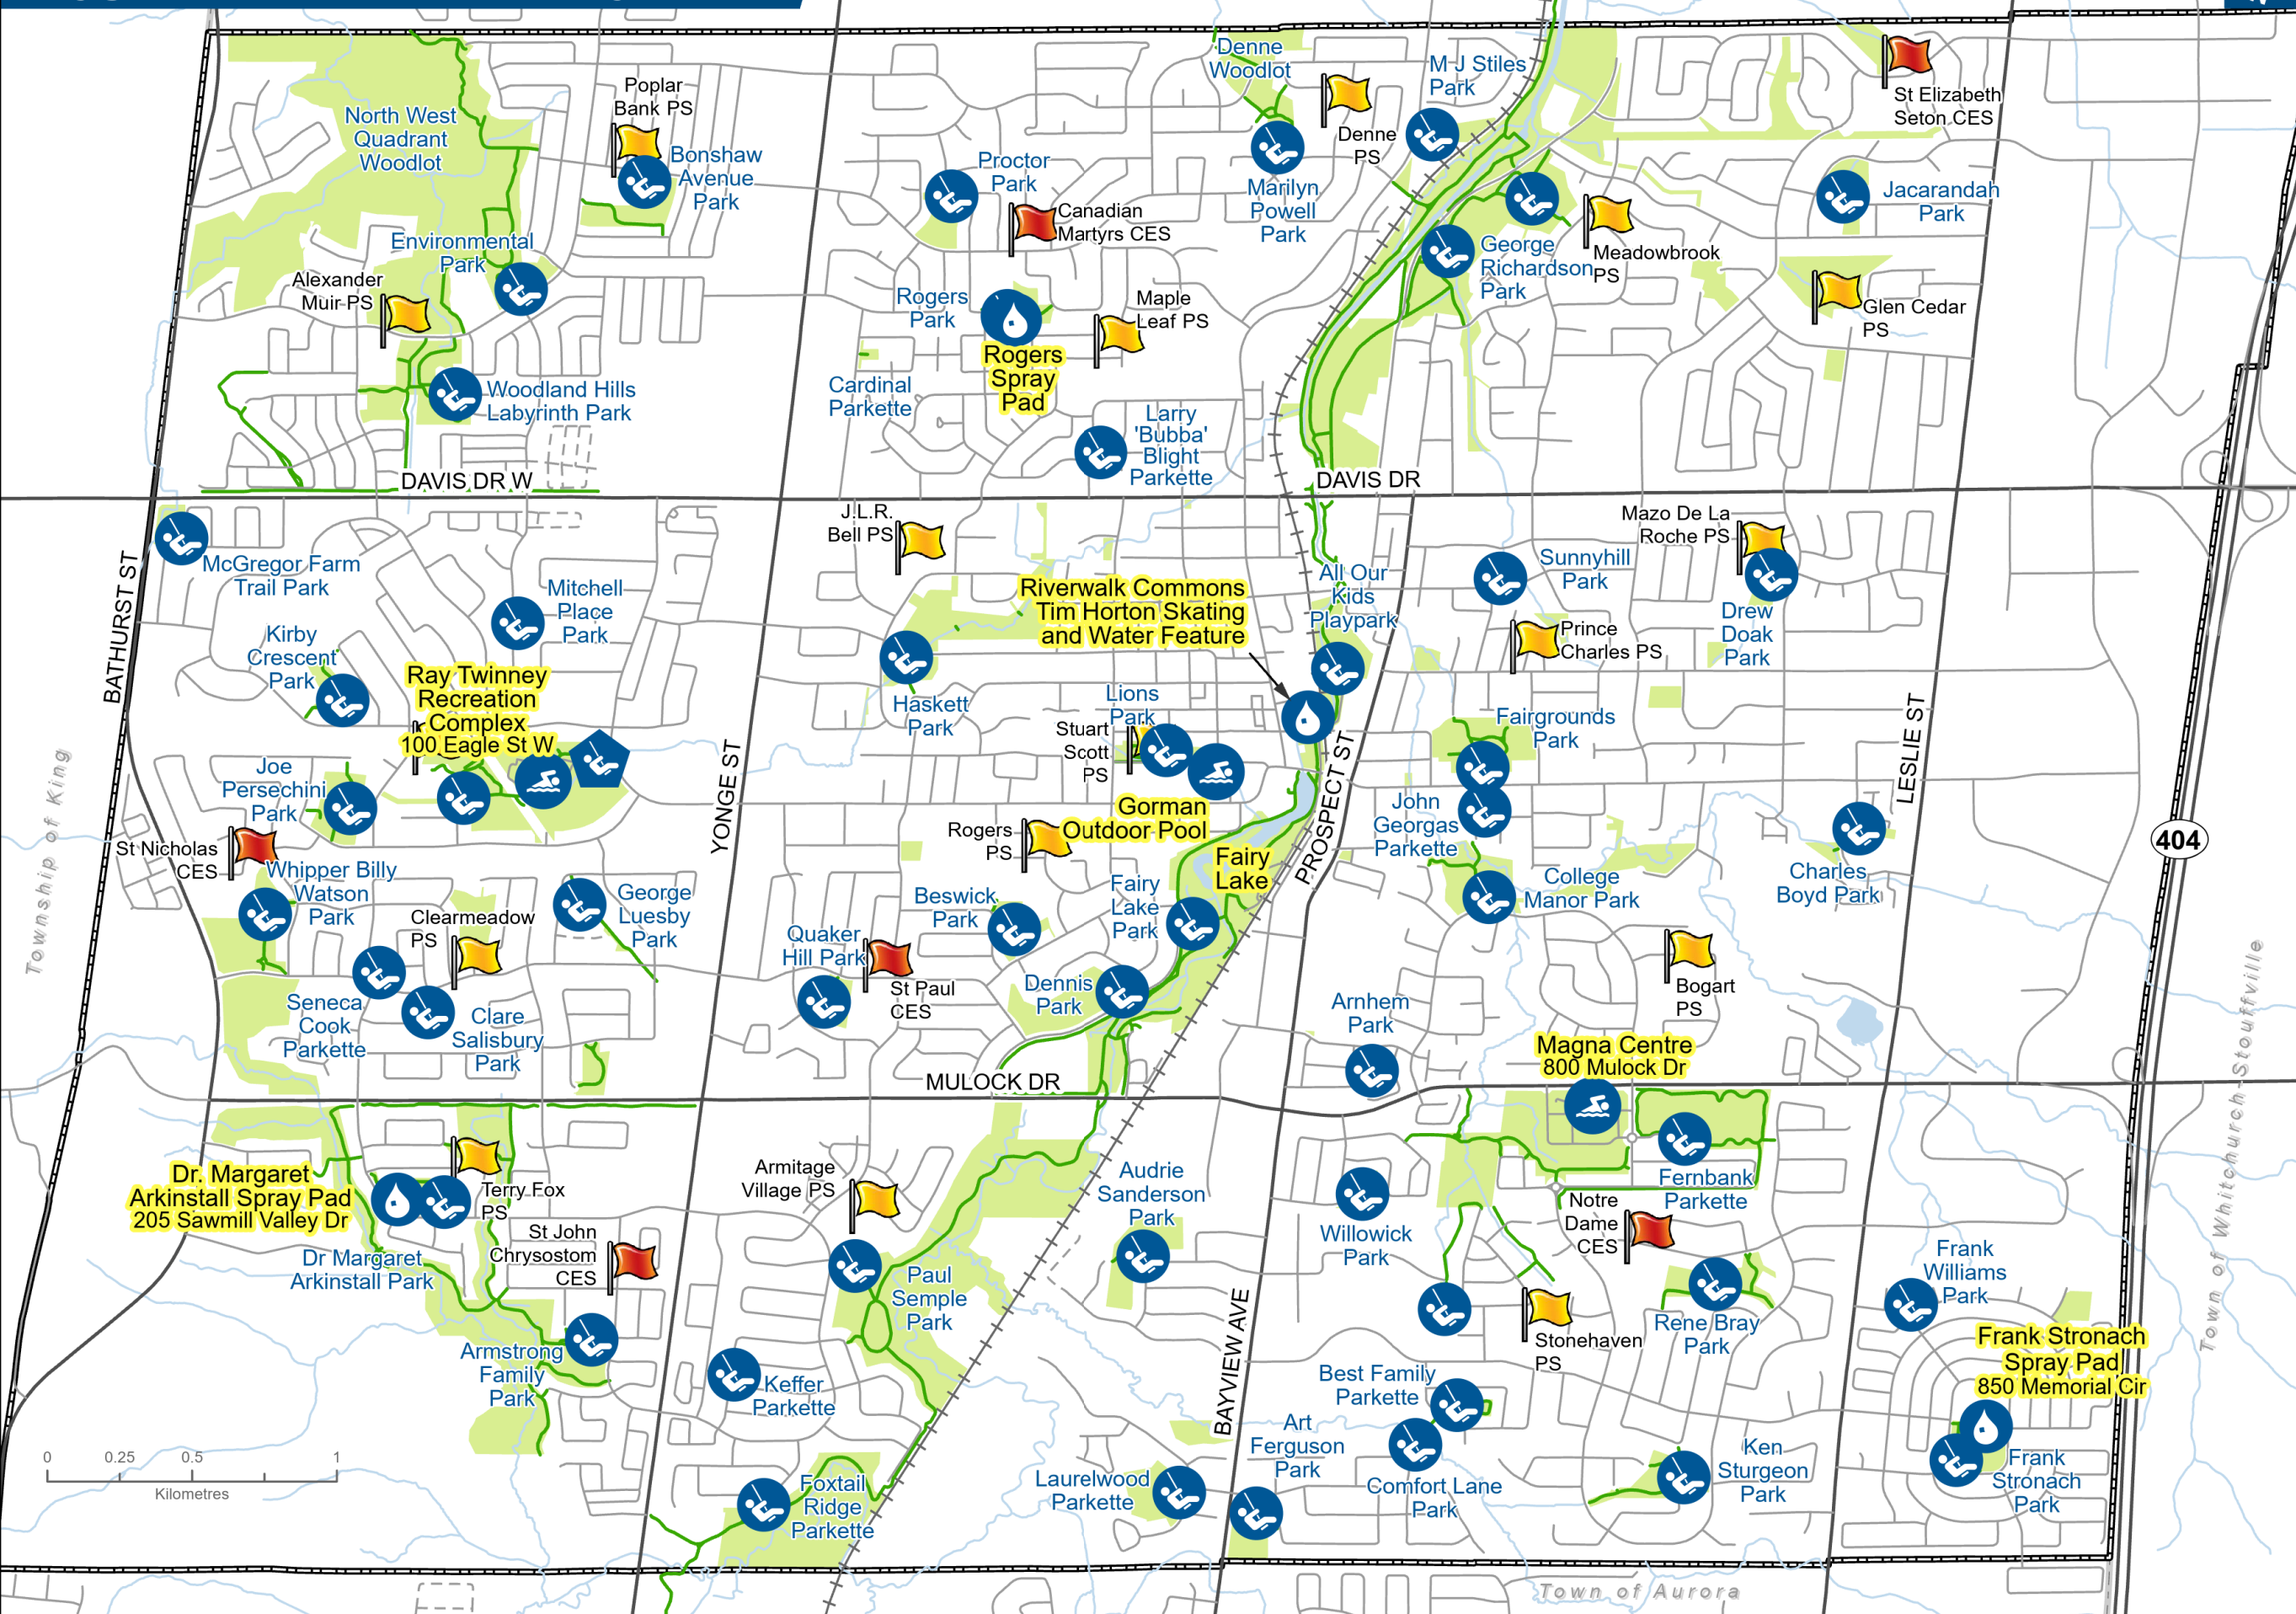

Playgrounds, Pools and Spray Pads

1. **Legend**
2. Playground
   - Indoor Playground
   - Pool
   - Spray Pad
   - **Elementary Schools**
   - Public
   - Catholic
   - Trail
   - Park/Open Space
   - Major Road
   - Road
   - Future Road
   - Railway
   - Municipal Boundary

Visit www.newmarket.ca for more information about our parks, playgrounds and other opportunities for fun!

Designed and produced by Information Technology – Data, Analytics and Geospatial Services
Printed: August, 2022.
Sources: Roads, Railway, Water Features – © The Regional Municipality of York, 2022. All other data – Town of Newmarket, 2022.
DISCLAIMER: This document is provided by the Town of Newmarket for your personal, non-commercial use. The information depicted on this map has been compiled from various sources. While every effort has been made to accurately depict the information, data/mapping errors may exist. This map has been produced for illustrative purposes only. It is not a substitute for a legal survey.