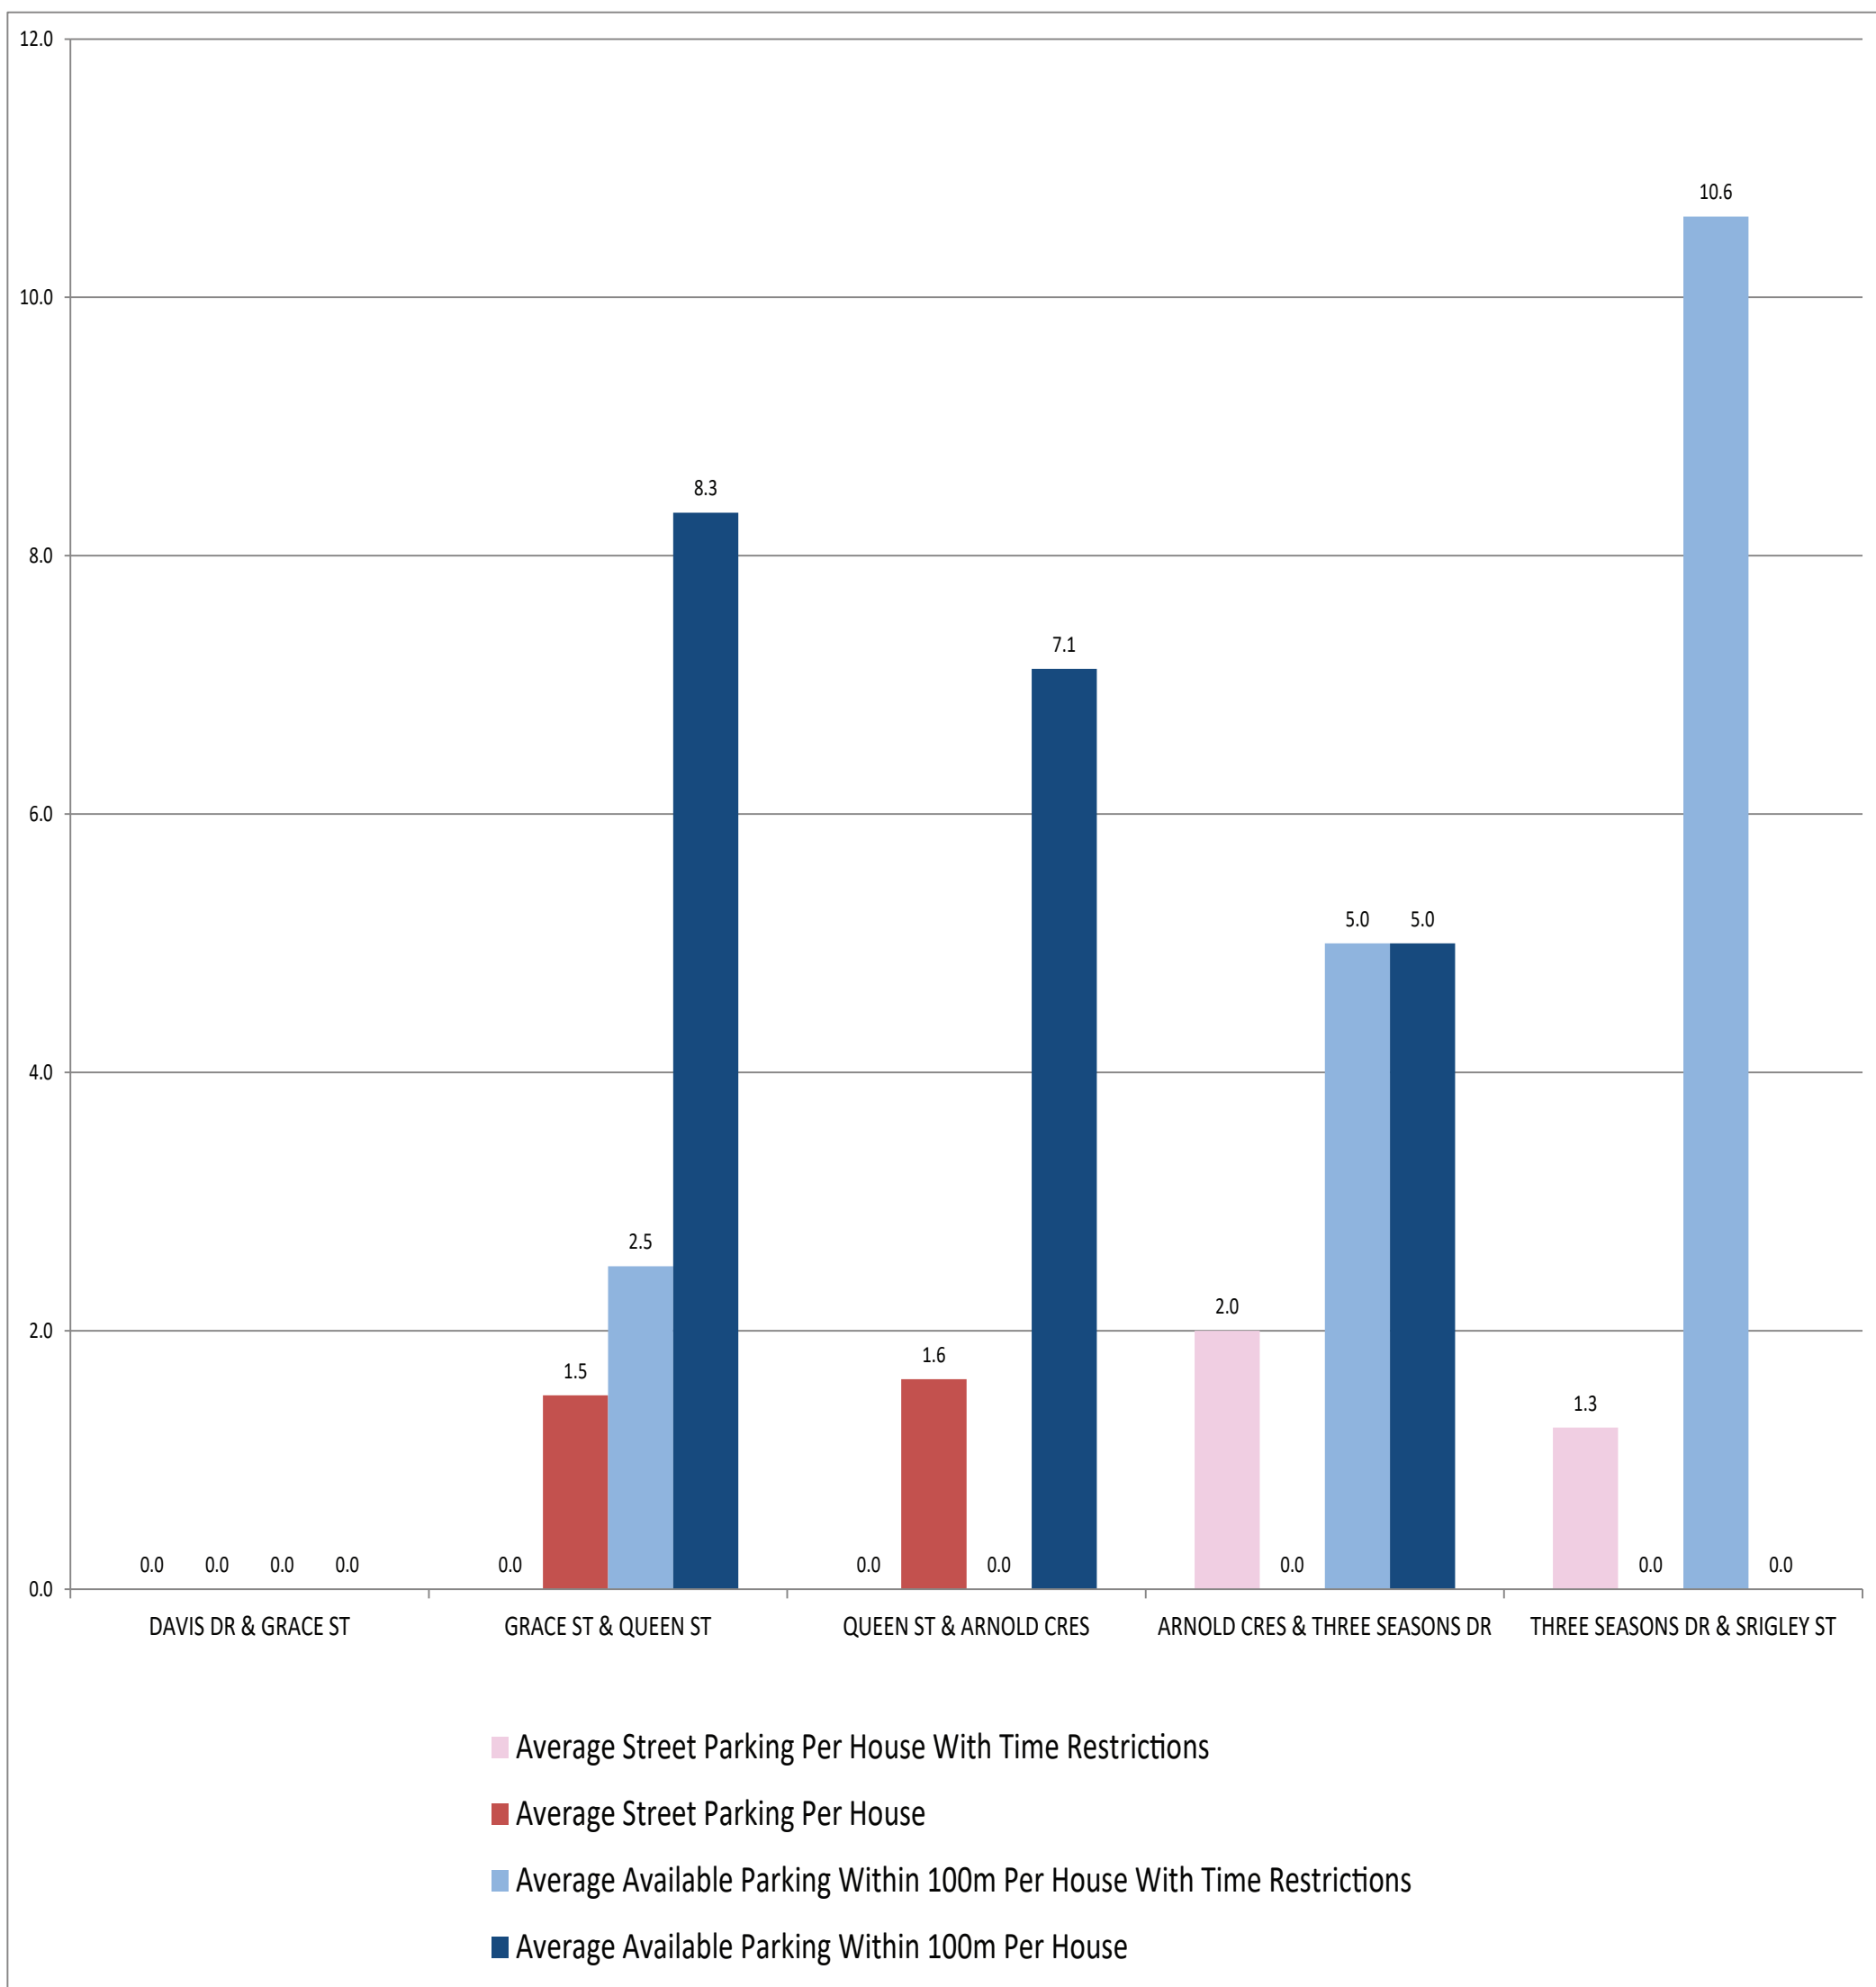

Alexander Road Parking Supply

Designed & Produced by
Transportation Services
Printed: Feb, 2020

LEGEND

- # Number of Street Parking Space on Alexander Rd (To Be Removed)
- No Parking -Anytime
- No Parking - Time Restrictions (Monday to Friday, 8 a.m. to 4 p.m.)
- Available Street Parking Within 100m From Alexander Rd

TRAFFIC FACT

**THERE IS AN AVERAGE OF
4.5 PARKING SPACES PER
HOUSE ON ALEXANDER RD!**