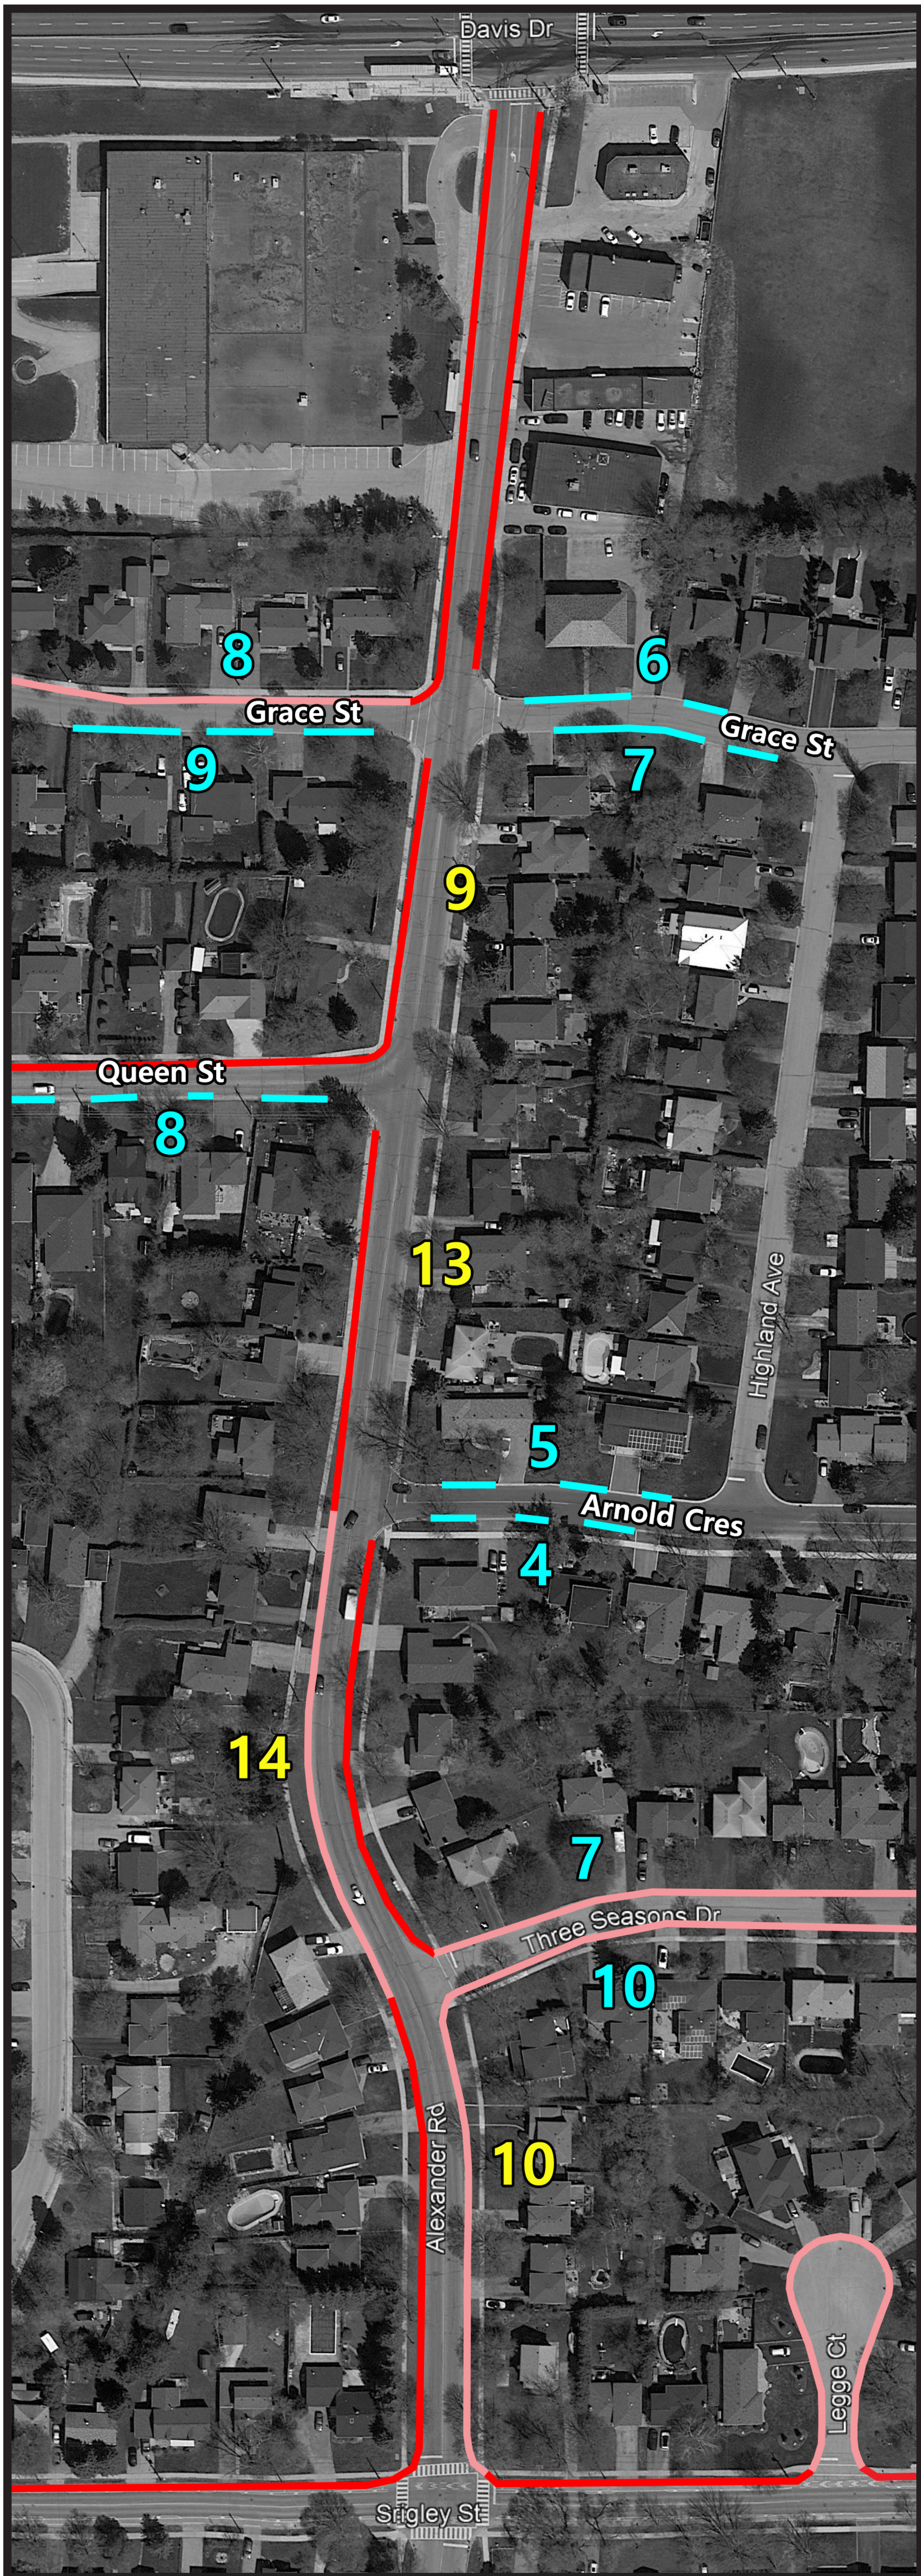

Alexander Road Parking Supply

Designed & Produced by
Transportation Services
Printed: Feb, 2020

LEGEND

- # Number of Street Parking Space on Alexander Rd (To Be Removed)
- No Parking -Anytime
- No Parking - Time Restrictions (Monday to Friday, 8 a.m. to 4 p.m.)
- Available Street Parking Within 100m From Alexander Rd

Sources: Imagery ©2018 Google, Map data ©2018 Google, © The Regional Municipality of York, 2019; All other data – Town of Newmarket, 2020.

DISCLAIMER: This document is provided by the Transportation Services for PIC, non-commercial use. While every effort has been made to accurately depict the information, data/mapping errors may exist. This map has been produced for illustrative purposes only. It is not a substitute for legal survey.

TRAFFIC FACT

**THERE IS AN AVERAGE OF
4.5 PARKING SPACES PER
HOUSE ON ALEXANDER RD!**