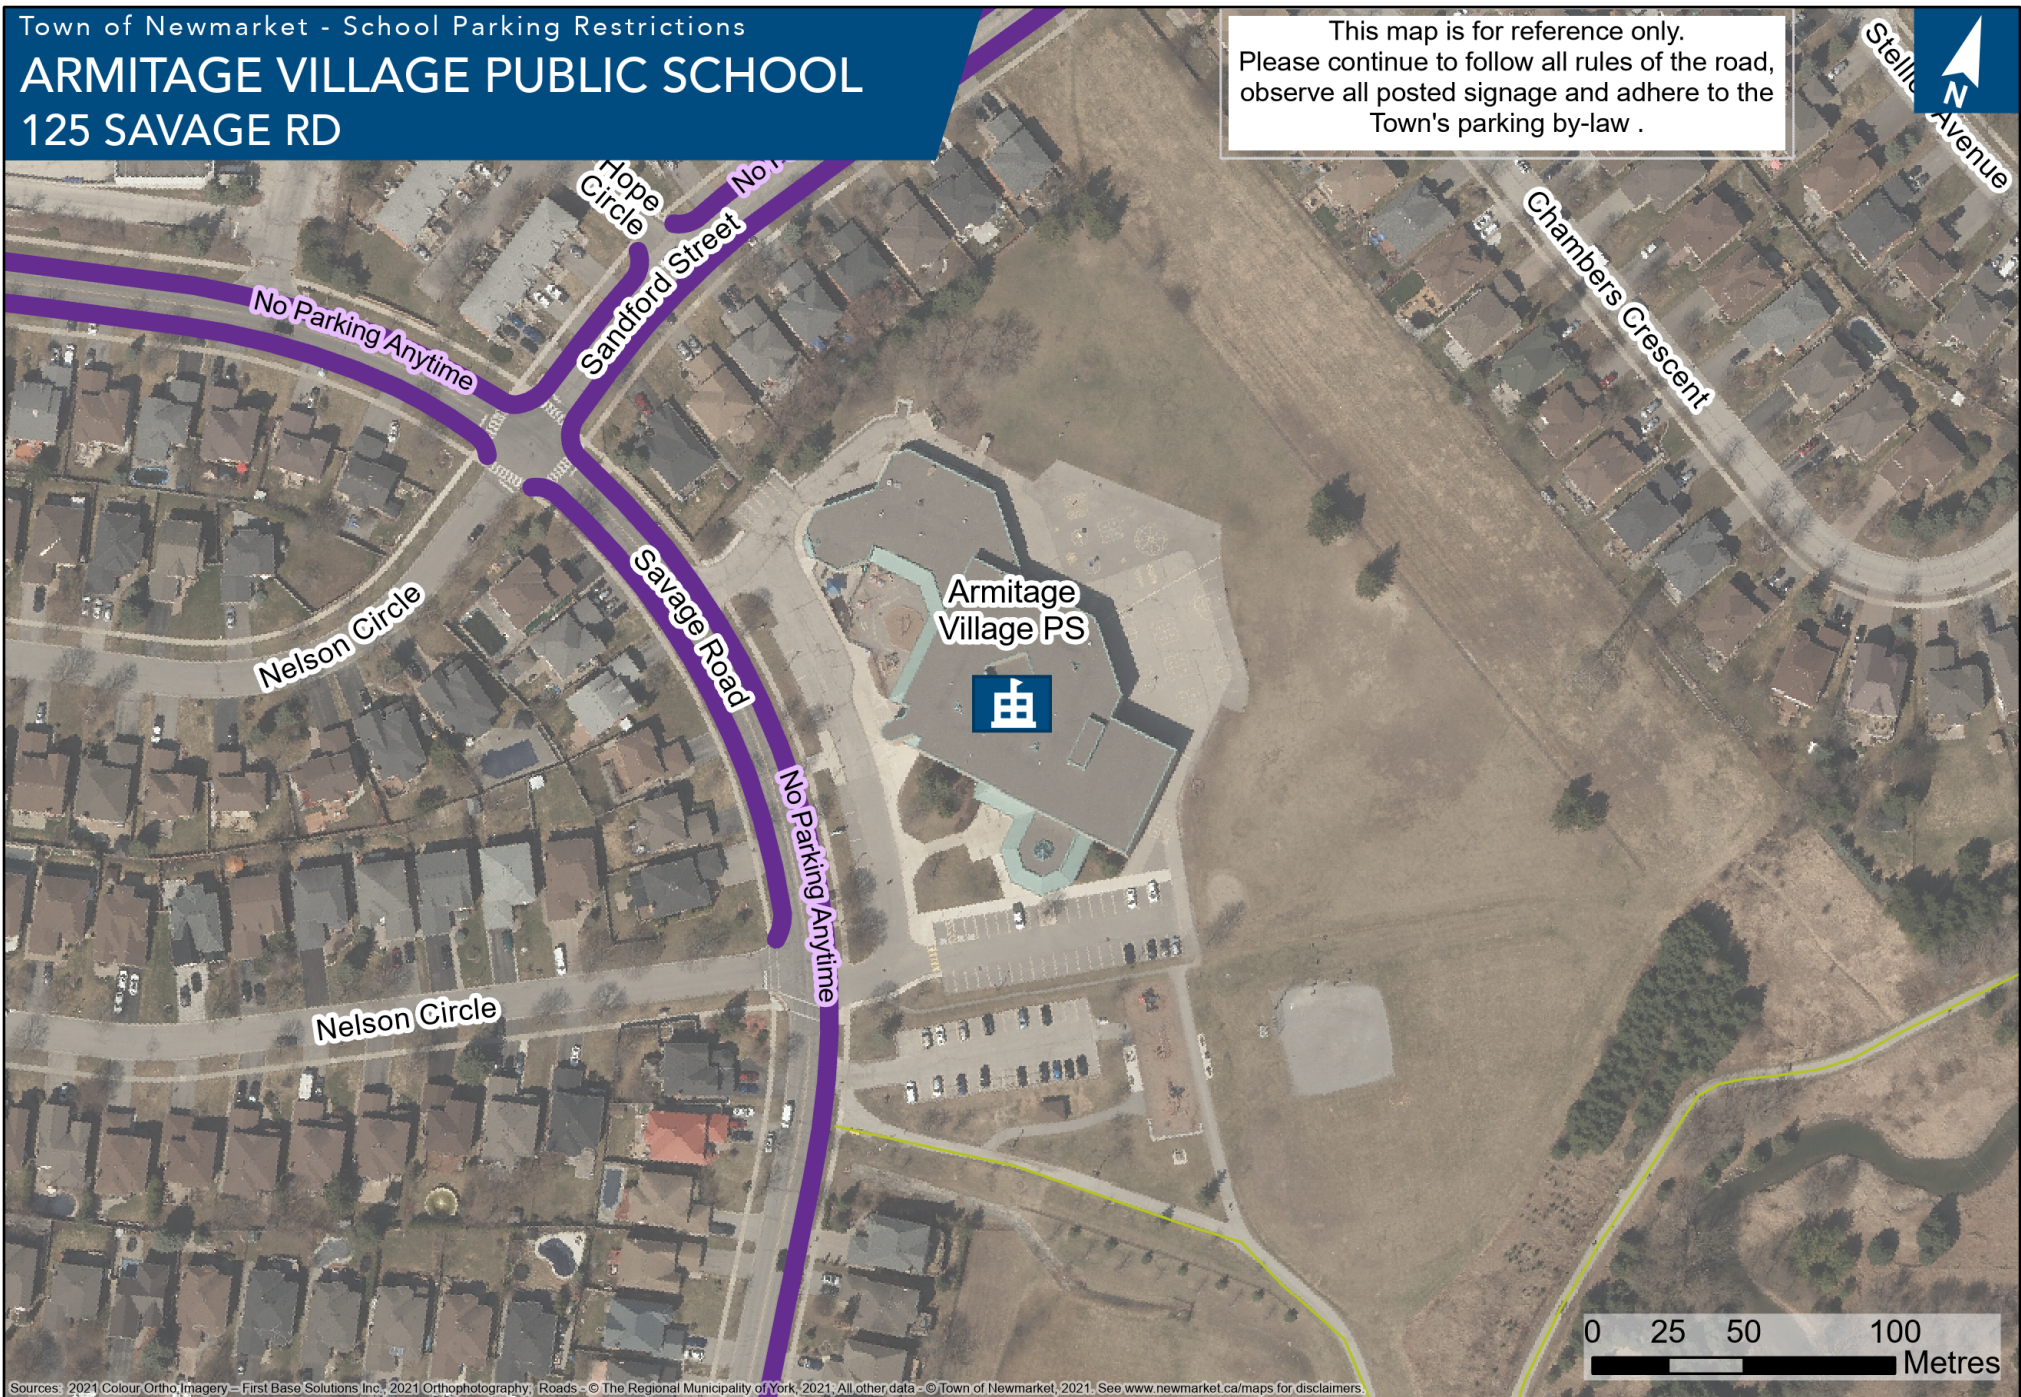

Town of Newmarket - School Parking Restrictions
ARMITAGE VILLAGE PUBLIC SCHOOL
 125 SAVAGE RD

This map is for reference only.
 Please continue to follow all rules of the road,
 observe all posted signage and adhere to the
 Town's parking by-law .

Sources : 2021 Colour Ortho Imagery – First Base Solutions Inc., 2021 Orthophotography, Roads - © The Regional Municipality of York, 2021, All other data - © Town of Newmarket, 2021. See www.newmarket.ca/maps for disclaimers.

Parking Restrictions

- No Parking
- No Stopping
- Elementary School
- Future road
- Railway
- Trail

Designed & Produced by
 Information Technology – GIS
 Printed: December, 2021