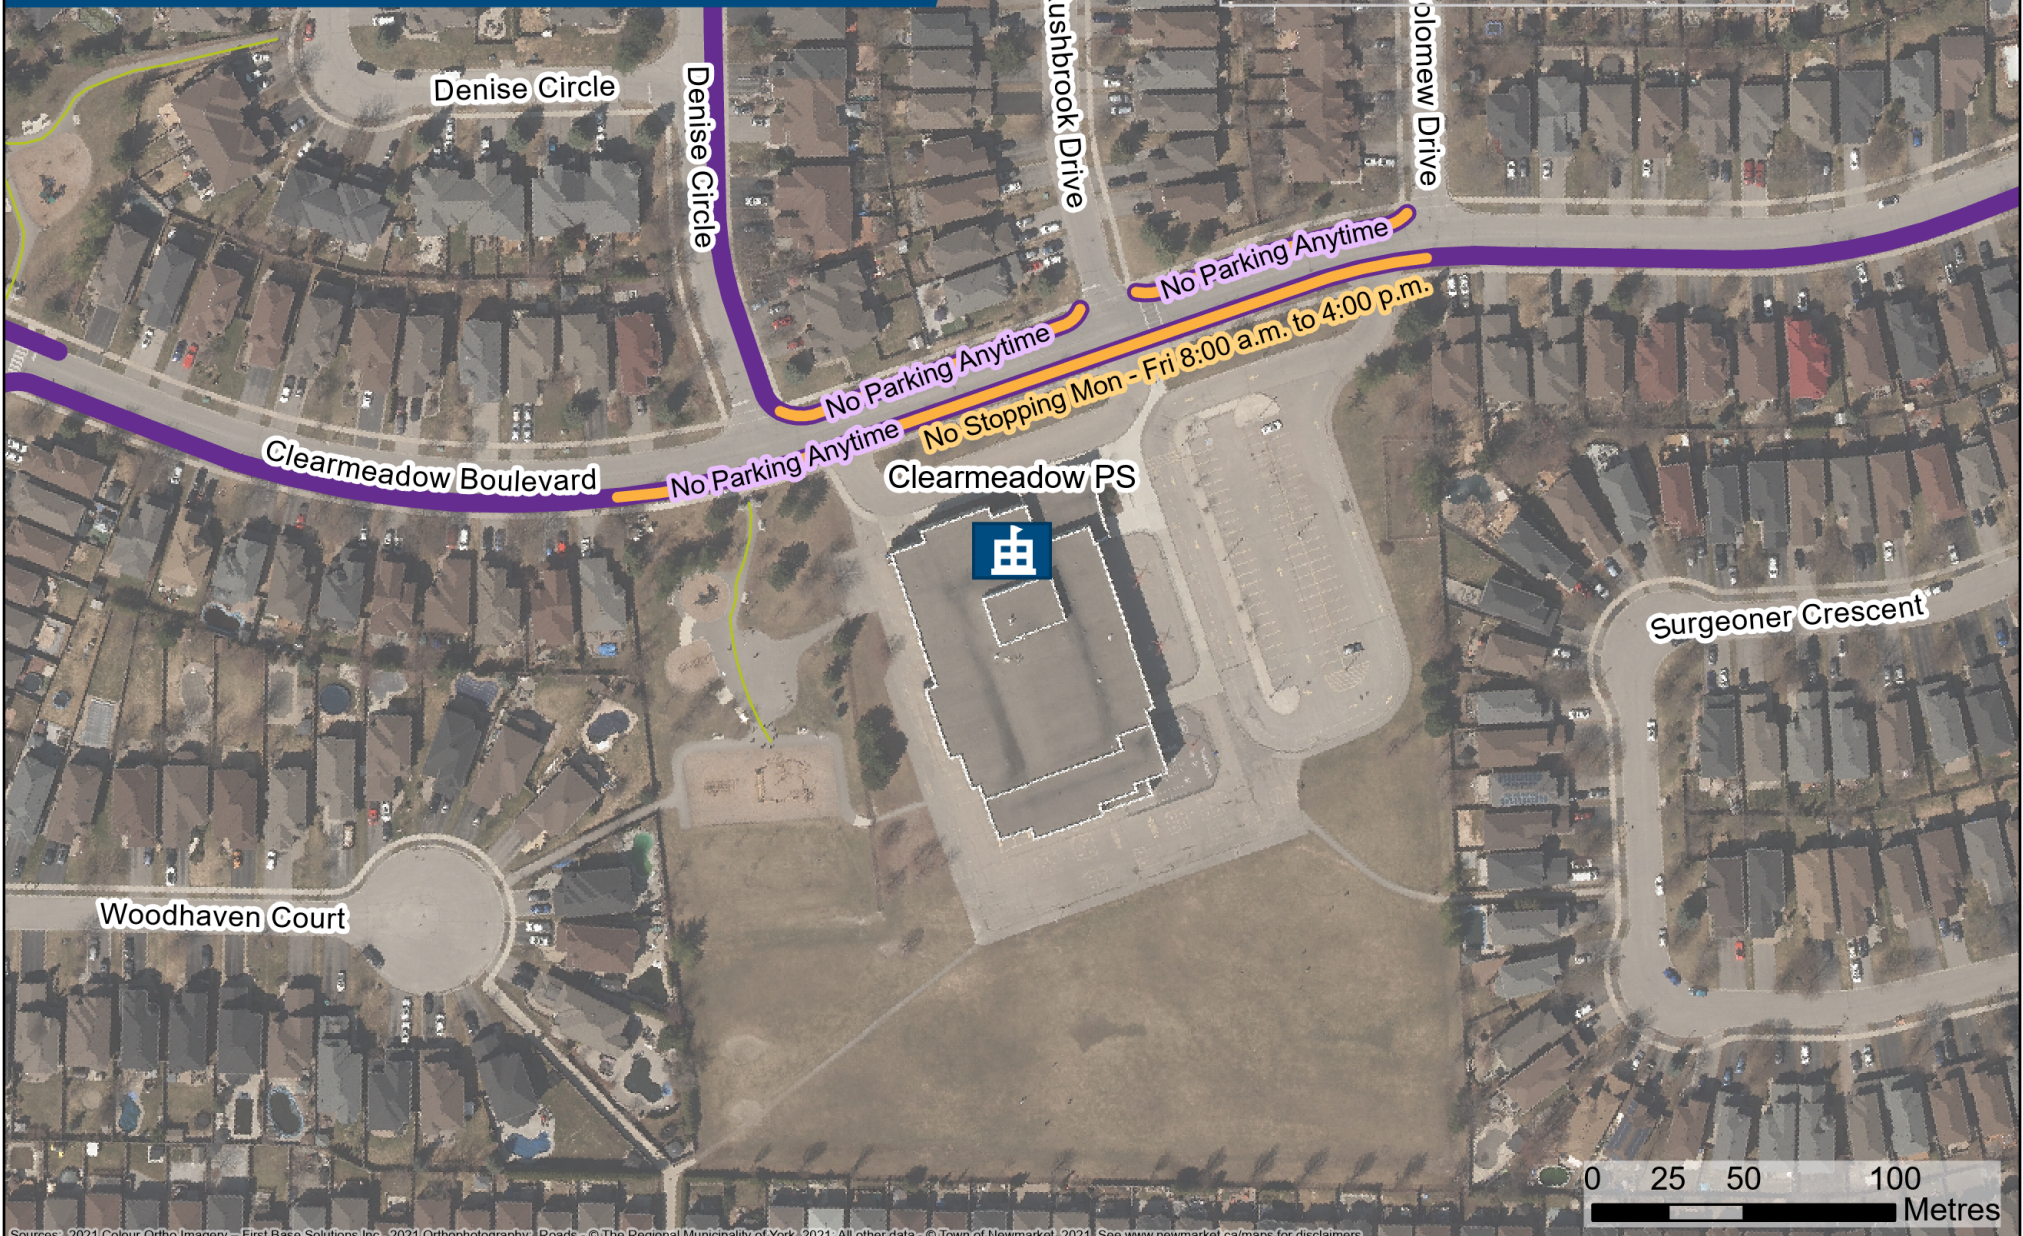

# CLEARMEADOW PUBLIC SCHOOL 200 CLEARMEADOW BLVD

This map is for reference only.  
Please continue to follow all rules of the road,  
observe all posted signage and adhere to the  
Town's parking by-law .

Sources: © 2021 Colour Ortho Imagery – First Base Solutions Inc., © 2021 Orthophotography, Roads – © The Regional Municipality of York, 2021, All other data – © Town of Newmarket, 2021. See [www.newmarket.ca/maps](http://www.newmarket.ca/maps) for disclaimers.

### Parking Restrictions

No Parking

No Stopping

Elementary School

Future road

Railway

Trail

Designed & Produced by  
Information Technology – GIS.  
Printed: December, 2021