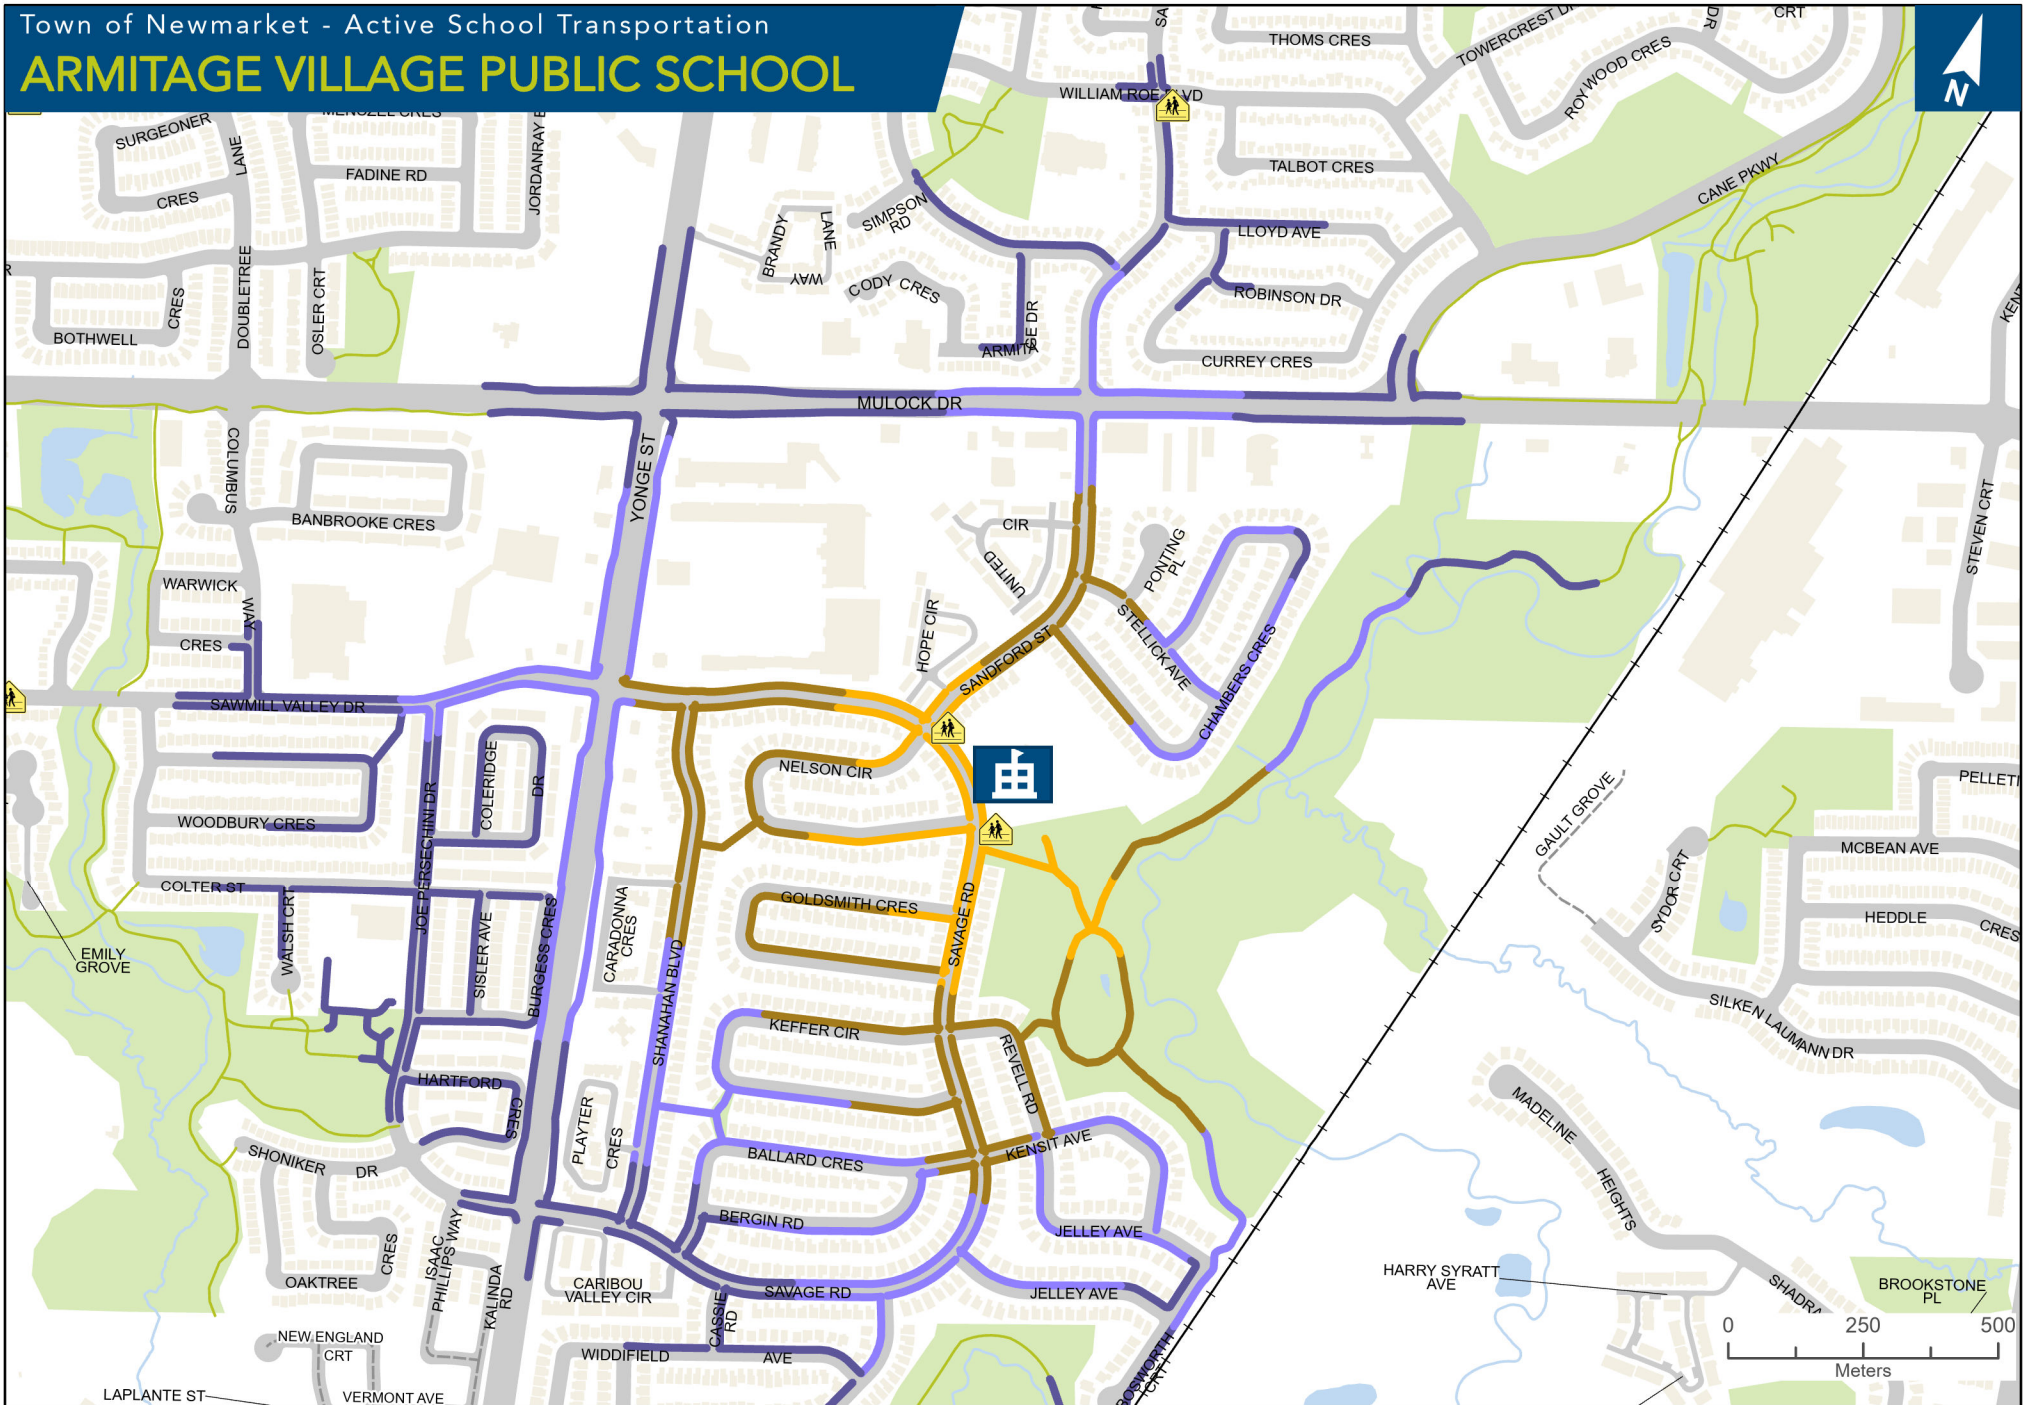

# Town of Newmarket - Active School Transportation

## ARMITAGE VILLAGE PUBLIC SCHOOL

<b>Legend</b>		0 - 5		10 - 15		Elementary School		Future road		Trail		Watercourse		Building
		5 - 10		15 - 20		Crossing guard		Railway		Park		Waterbody		Municipal boundary