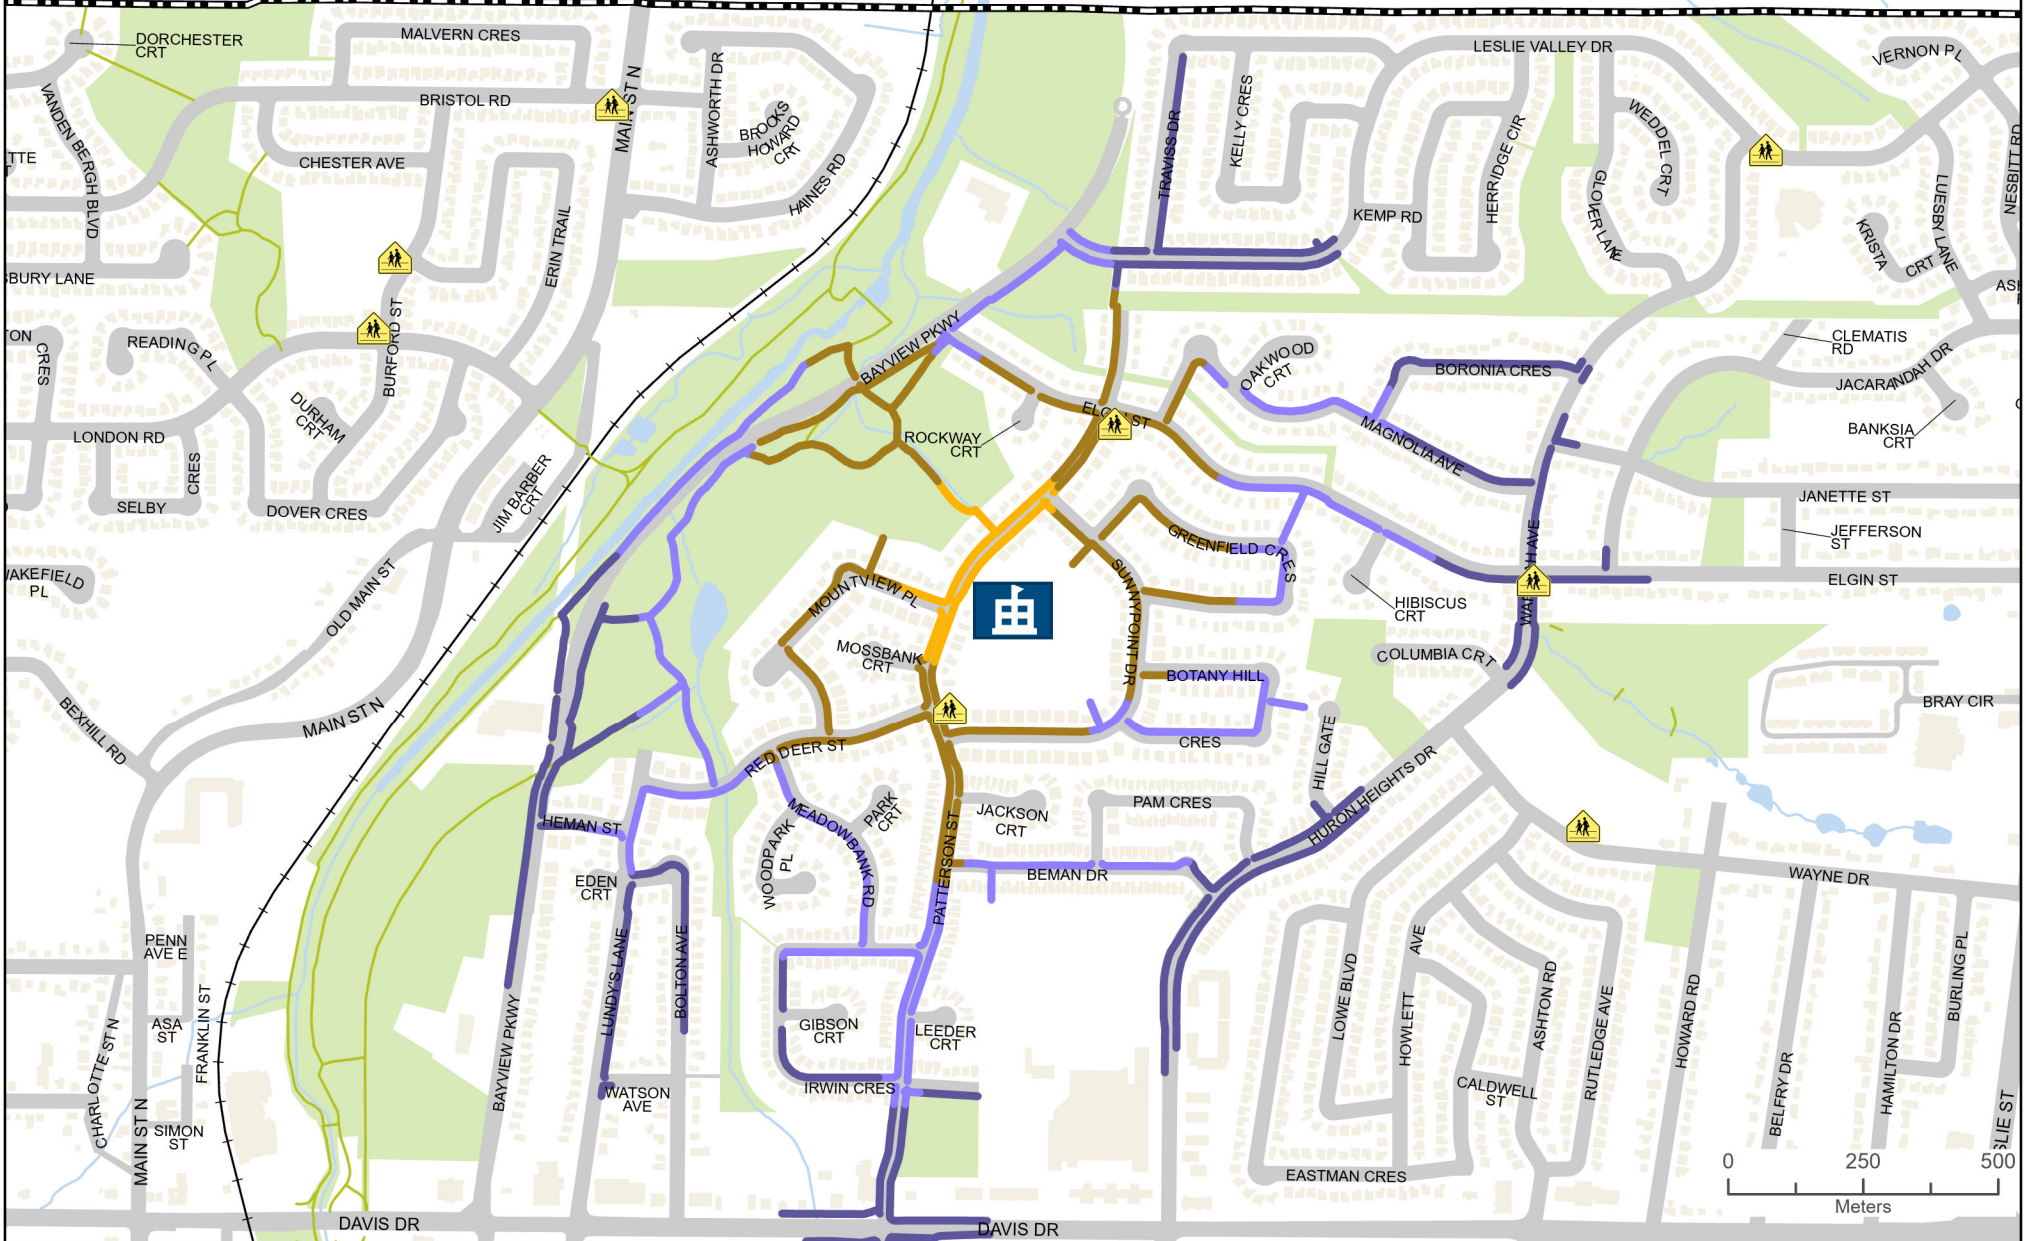

Town of Newmarket - Active School Transportation

MEADOWBROOK PUBLIC SCHOOL

Approximate Walk Time in Minutes (m/s)

Legend

- 0 - 5
- 10 - 15
- Elementary School
- Future road
- Trail
- Watercourse
- Park
- Waterbody
- Crossing guard
- Railway
- Building
- Municipal boundary

Designed & Produced by
Information Technology - GIS.
Printed: September, 2021